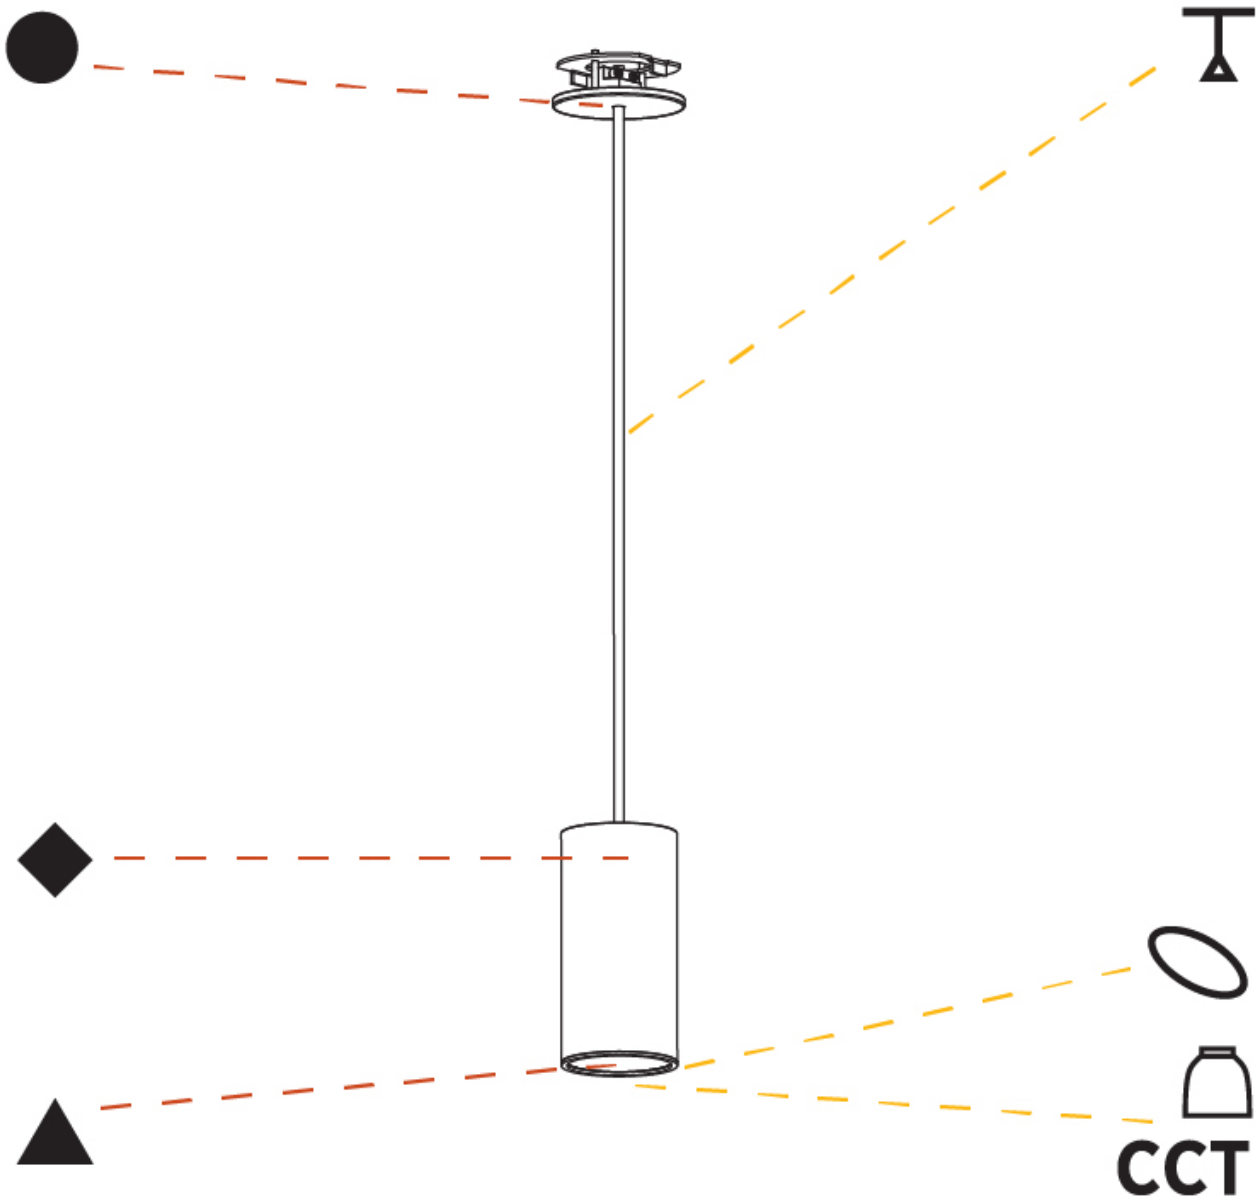

HANGOVER MONOPOINT RECESSED CANOPY SUSPENSION

A300157-

PROJECT	_____
TYPE	_____
SPECIFIER	_____
QUANTITY	_____
DATE	_____

A