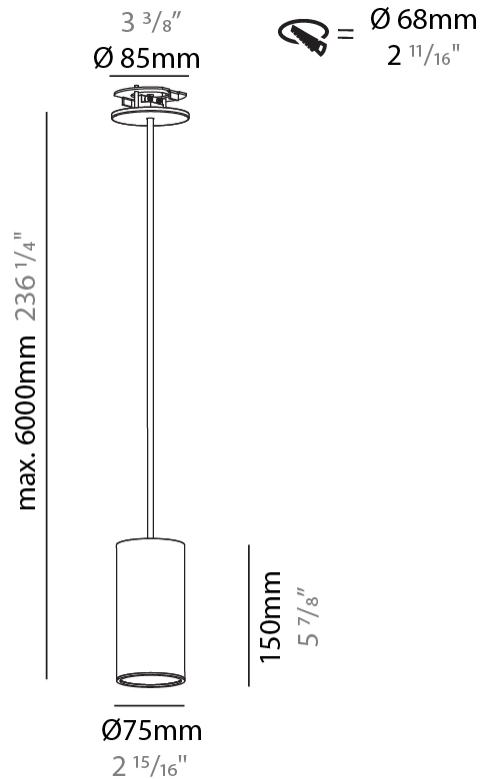

PHYSICAL

Shape: Cylinder
Diameter (mm): 75
Diameter (in): 2 ¹⁵/₁₆
Height (mm): 150
Height (in): 5 ⁷/₈
Max. Overall Height (mm): 2150
Max. Overall Height (in): 84 ⁵/₈
Light Distribution: Direct
Diffuser: Shine Ring 0-6
Fixture Finish: SSR / BKV / CWI / CRY / HAB / UFT / ITA / RUA / FTG / MYG / LOD / PUS / FRO / FUP / KIA / POP / BLS / SPG / MEY / GOH / GUM / CHC / COM / ABZ / JAG / OBR / MOS / ROR
Fixture Material: Aluminum
Cable Details: 2000mm / 6000mm Cable in White / Black / Orange / Red
Cut-out Measurements: 68mm / 2 11/16"

ELECTRICAL

Lamp Type: LED (Zhaga Standard)
Input Wattage (W): 10.9
Total Output Wattage (W): 9
Dimming: Tri-Mode (Non-Dimming and Phase Dimming (120Vac only) and 0-10V Dimming)
Driver Included: Yes
Driver Location: External
Driver Type: Constant Current - Universal
Driver Class: Class 2
Housing: ENCP3 w/Quick Connect
Input Voltage (V): 120 - 277
Constant Current (MA): 500

LED

Number of LEDs: 1
Color Temperature (°K): 2700 / 3000 / 4000
Max. Delivered Lumen (lm): 923
CRI: >90 CRI
Lamp Life (hrs): 50000
Upon Request: ***3500K available in minimum quantities (larger quantities upon request)

OPTICAL

Reflector: 18 / 36 / 52

RATINGS AND CERTIFICATIONS

Certified By: Certified for North American Standards
IP rating: IP20

PROJECT
TYPE
SPECIFIER
QUANTITY
DATE